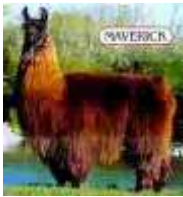

Maverick

**Sire: Maverstar**

Sire's ILR#: 135607

Bolivian Silver Star

**Maverick**

**Bolivian Silver Star**

Lom & TLLR Senor Bolivia

Sheer Pleasure Numero Uno