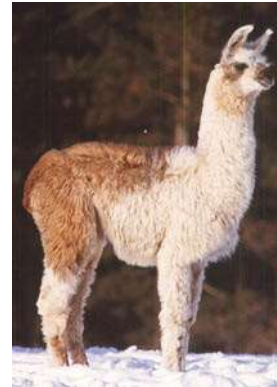

Full On  
 Sire: **MCF Fantasco**  
 Sire's ILR#: 107226  
 Misty Moon's Mea  
 Chilena

The Fiduciary  
 Oak Hill Clyde  
 Tiffany TA01  
 Gabriel PL  
 Phaedra  
 Fancy  
 Misty Moon's Antares

Full On

Misty Moon's Mea