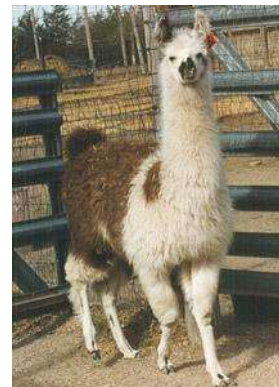

Dam: MGF Drifting Smoke
Dam's ILR#: 217281

MGF Angelo

MGF Annisette

MGF Angelina

The Fiduciary

MGF Wisp Of Smoke

MGF Prairie Smoke

MGF Crown Royal

MGF Licorice

Andrew Carnegi

MGF Glory Be

Oak Hill Clyde

Tiffany

Doofus

MGF Flashdance